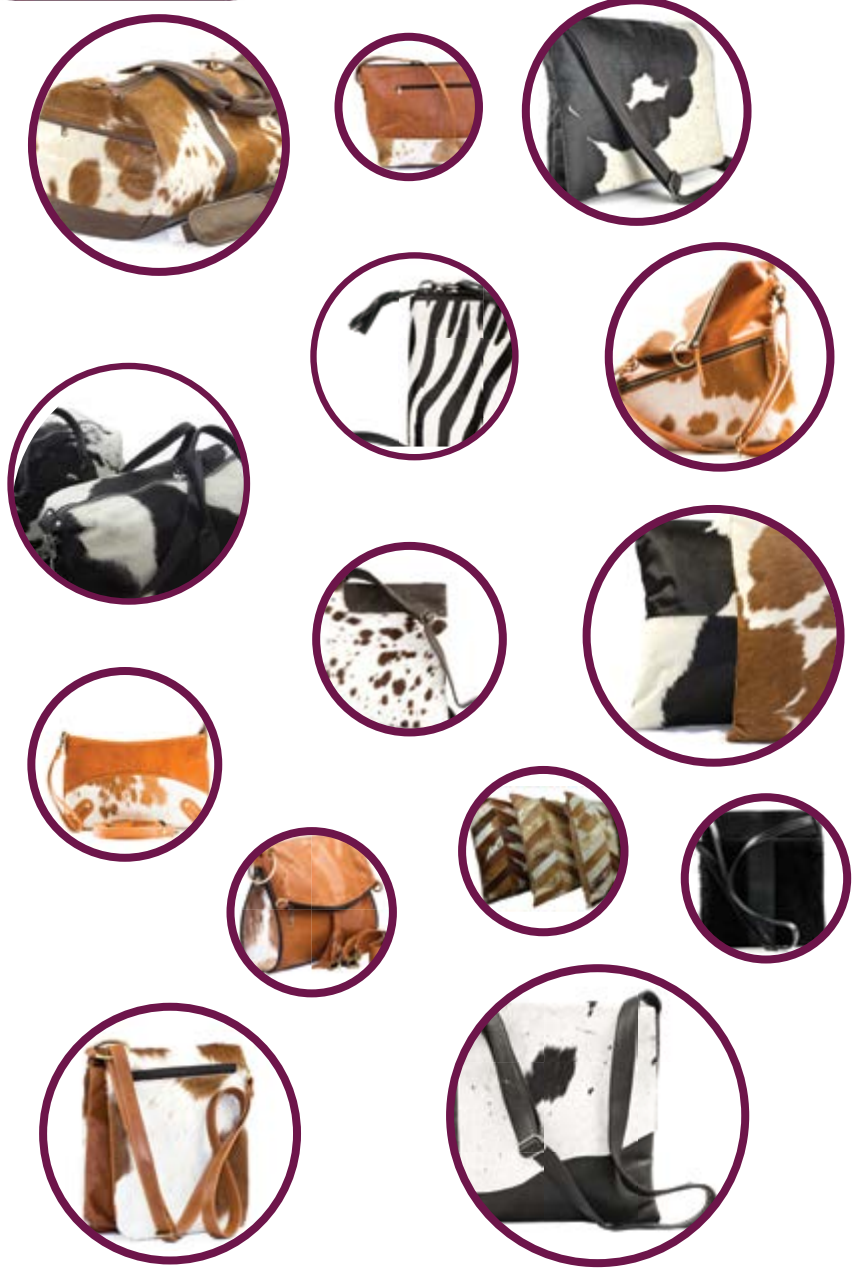

Leather is Elegance - Luxury Redefined

*Supplementary Catalogue
Australia & New Zealand*

B70030
Double Zipper Sling Bag
Zebra Hairon and Black Leather
*Available in all colours

CA WAVE
Raw Flap Sling
Jersey Hairon and Black Leather
*Available in Jersey, Brown Jersey and Black Hairon

B70036
Reversible Sling Bag
Jersey Hairon and Tan Leather
*Available in all colours

CA Cushion
4 Panel Hairon Cushion
Jersey Hairon, Brown Jersey Hairon
*Available in Jersey, Brown Jersey and Black Hairon